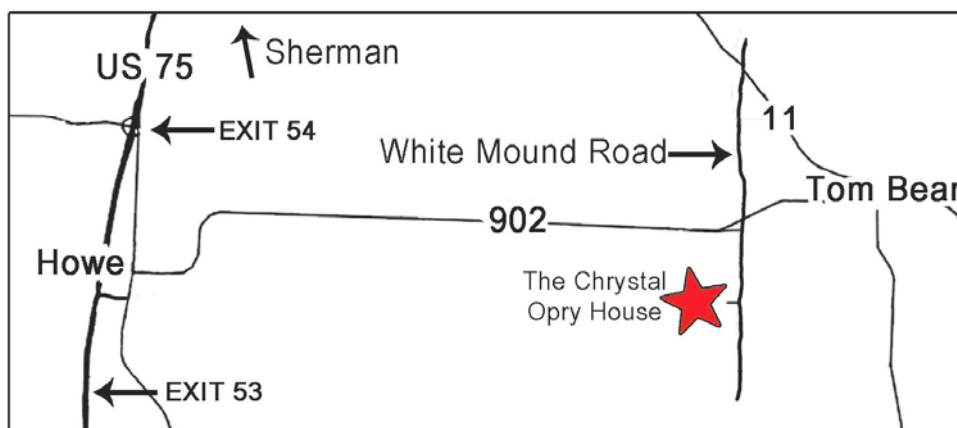

# Bobby Giles and Music Mountain

May 6<sup>th</sup> at 7 pm

Admission: \$8

Concessions available

at the  
**Chrystal Opry House**

1977 White Mound Rd.  
Sherman, TX 75090

Located SE of Sherman,  
between Howe and Tom Bean,  
off of Hwy 902